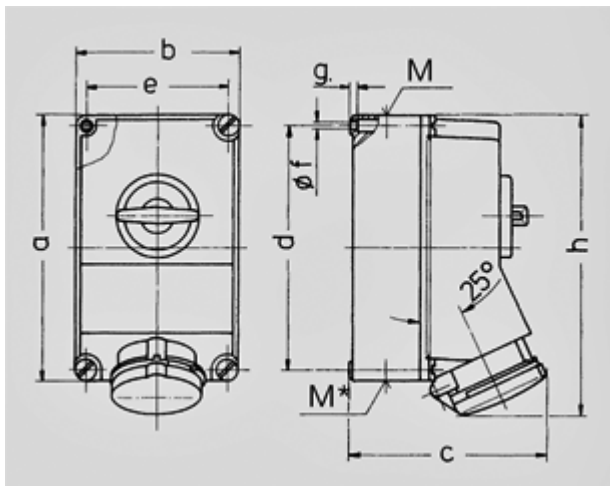

Wall mounted receptacle - Part no. 6571

- screw terminals
- SoftCONTACT
- switched
- mechanical DUO-interlock
- receptacles can be padlocked

Protection type	IP 44
Ampere	63 A
Poles	3p
Voltage	230 V
Hertz	50-60Hz
Earth position	6h
Contact	standard
Connection technology	Screw terminals

Std. Pack. 3 Qty.

Drawing	Amp.	63		
		Poles		
1 MB 234		3	4	5
Dim. in mm	a	264	264	264
	b	163	163	163
	c	192	192	192
	d	240	240	240
	e	140	140	140
	f	8,1	8,1	8,1
	g	8	8	8
	h	300	300	300
	M	40	40	40
	M*	2x40	2x40	2x40
Max. cable diam. (mm)		27	27	27
Terminal for cond. cross section (mm ²) min.-max.		6	6	6
		-25	-25	-25